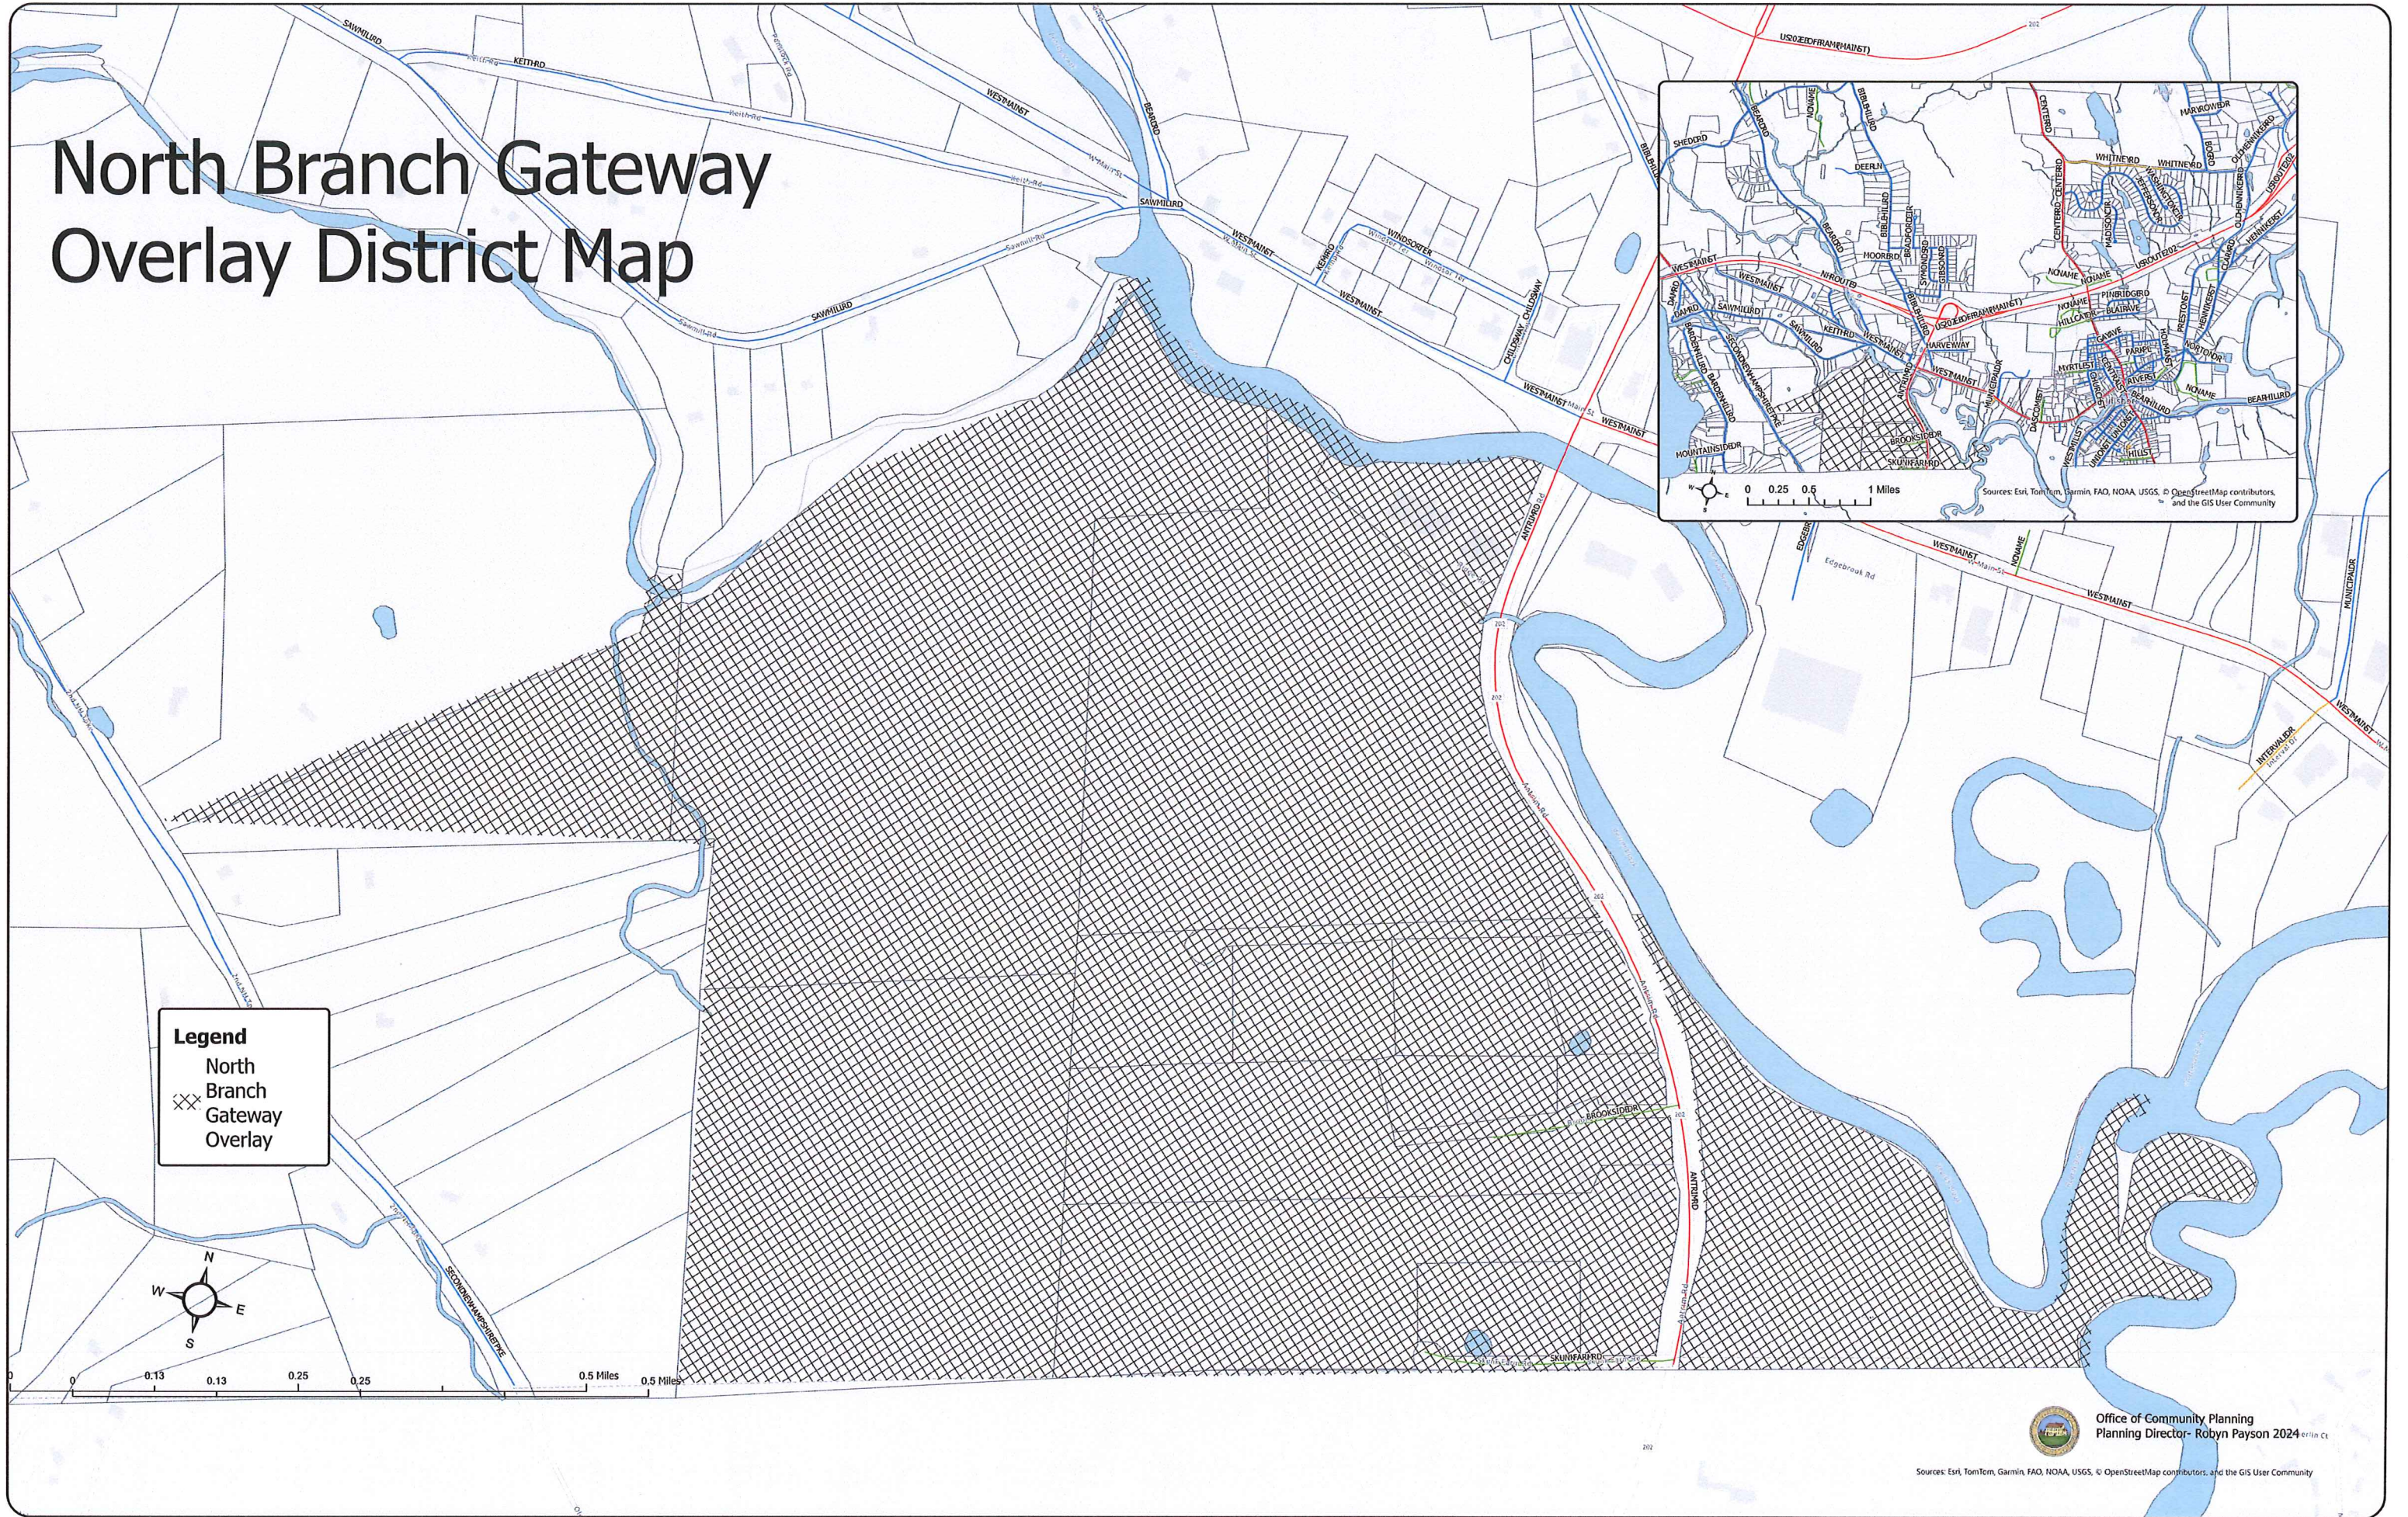

North Branch Gateway Overlay District Map

Legend
North Branch Gateway Overlay

0 0.13 0.13 0.25 0.25 0.5 Miles 0.5 Miles